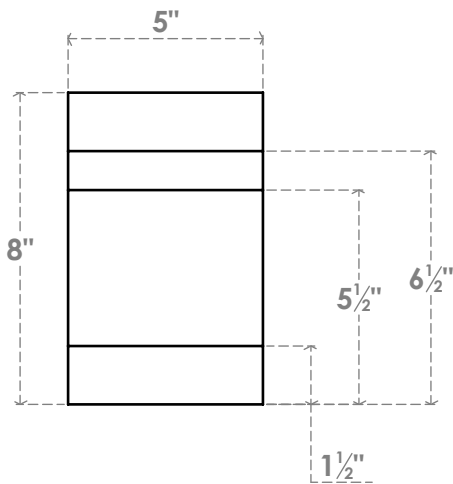

RFTP05X08X42NEB

5"W X 8"H X 42"L NEW BRIGHTON ARCHITECTURAL GRADE PVC RAFTER TAIL

SIDE PROFILE

FRONT PROFILE

ISOMETRIC

EKENA MILLWORK
 2300 WEST MAIN ST.
 CLARKSVILLE, TX 75426
 TOLL FREE: 866-607-0453
 WWW.EKENAMILLWORK.COM

NOTES

1. INSTALLATION TO BE COMPLETED IN ACCORDANCE WITH MANUFACTURER'S SPECIFICATIONS.
2. DRAWING MAY NOT BE TO SCALE
3. THIS DRAWING IS INTENDED FOR DESIGN AND PLANNING PURPOSES ONLY.
4. ALL INFORMATION CONTAINED HEREIN WAS CURRENT AT THE TIME OF DEVELOPMENT BUT MUST BE REVIEWED AND APPROVED BY THE PRODUCT MANUFACTURER TO BE CONSIDERED ACCURATE.
5. ARCHITECTURAL GRADE PVC PRODUCTS ARE MADE FROM EXPANDED CELLULAR PVC AND COME NATURALLY WHITE BUT MAY BE PAINTED