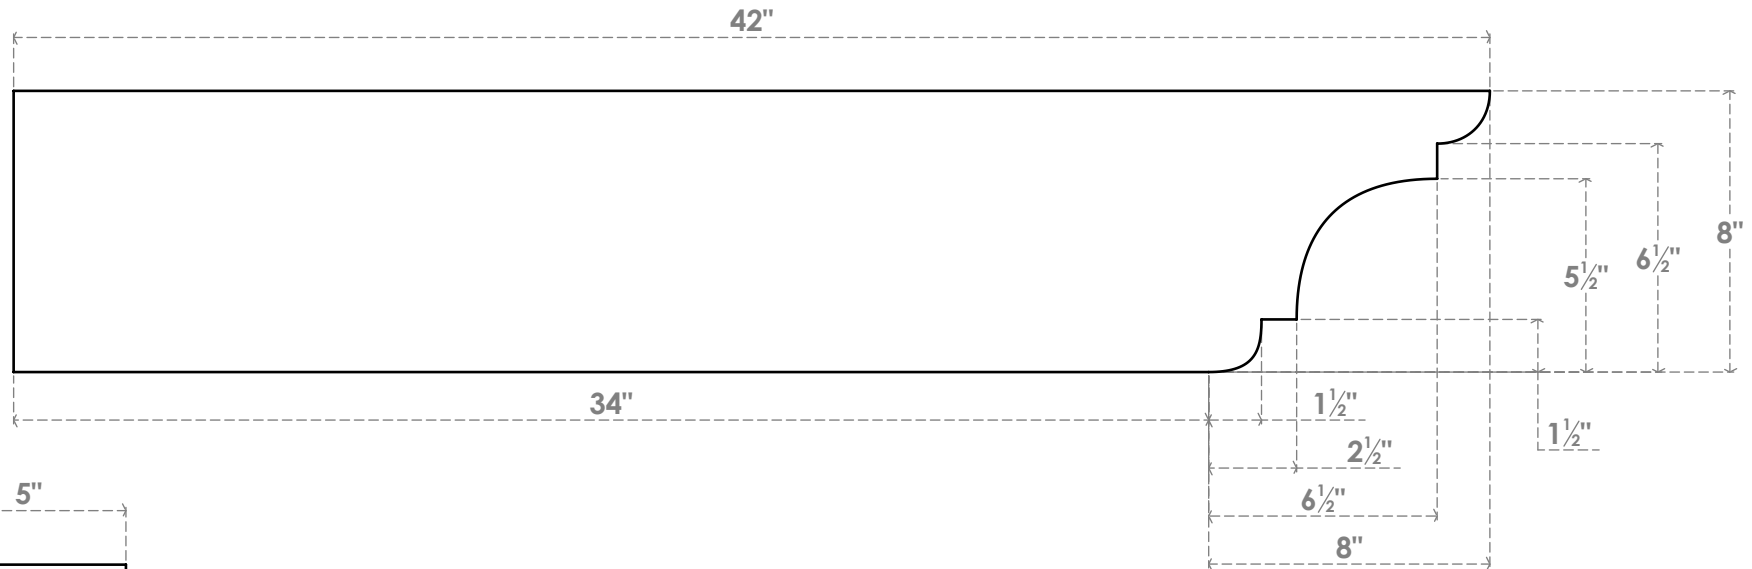

RFTP05X08X42NEB

5"W X 8"H X 42"L NEW BRIGHTON ARCHITECTURAL GRADE PVC RAFTER TAIL

SIDE PROFILE

FRONT PROFILE

ISOMETRIC

EKENA MILLWORK
 2300 WEST MAIN ST.
 CLARKSVILLE, TX 75426
 TOLL FREE: 866-607-0453
 WWW.EKENAMILLWORK.COM